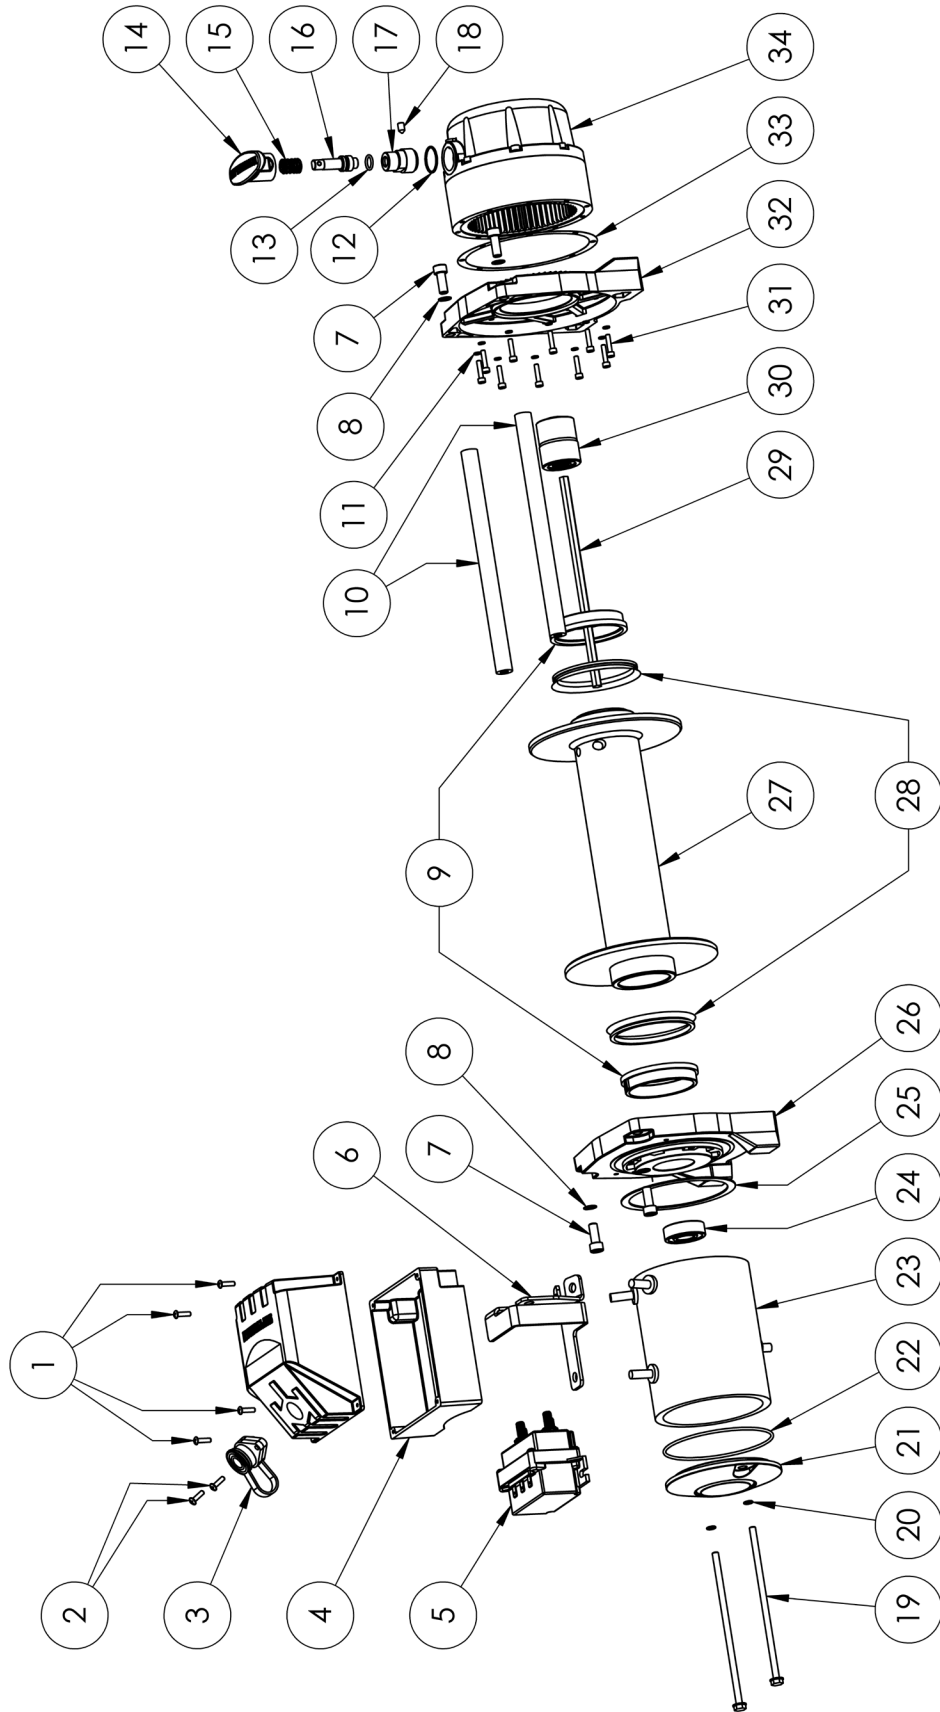

ITEM NO.	PART NUMBER	DESCRIPTION	QTY.
1	N/A	SCREW, PHILLIPS PAN HEAD	4
2	N/A	SCREW, PHILLIPS FLANGED HEAD	2
3	90-24573	REMOTE SOCKET ASSEMBLY	1
4	N/A	CONTROL BOX BASE	1
5	90-32492	12V WINCH SOLENOID	1
6	90-32491	BUSS BARS	1
7	N/A	SCREW, M8-1.25 X 25MM CAP HEAD	4
8	N/A	WASHER, M8 SPRING	4
9	1710200-11-10	DRUM-BEARING	2
10	1595200-3	TIE BAR, ROUND	2
11	N/A	WASHER, M4 SPRING	10
12	N/A	O-RING, CLUTCH SMALL	1
13	N/A	O-RING, CLUTCH LARGE	1
14	N/A	CLUTCH HANDLE	1
15	N/A	CLUTCH SPRING	1
16	N/A	CLUTCH PIN	1
17	N/A	CLUTCH BASE	1
18	N/A	SCREW, M6-1.0 X 10MM SET	1
19	N/A	SCREW, MOTOR	2
20	90-42660-3	O-RING, MOTOR BOLT	2
21	N/A	LID, MOTOR END	1
22	90-41438-12	O-RING, MOTOR	1
23	N/A	MOTOR, STATOR	1
24	1710200-11-6	BALL BEARING	1
25	1710200-11-7	GASKET, MOTOR-DRUM SUPPORT	1
26	90-42638	DRUM SUPPORT, MOTOR END	1
27	90-42639	DRUM	1
28	1710200-11-9	GASKET, DRUM SUP-DRUM	2
29	90-24596	DRIVE SHAFT	1
30	90-32512	BRAKE	1
31	N/A	SCREW, M4-0.7 CAP HEAD	10
32	90-41433	DRUM SUPPORT, GEARBOX END	1
33	90-41438-11	GASKET, GEARBOX	1
34	90-41432	GEARBOX ASSEMBLY	1

Tiger Shark 9500/9500SR/11500/11500SR